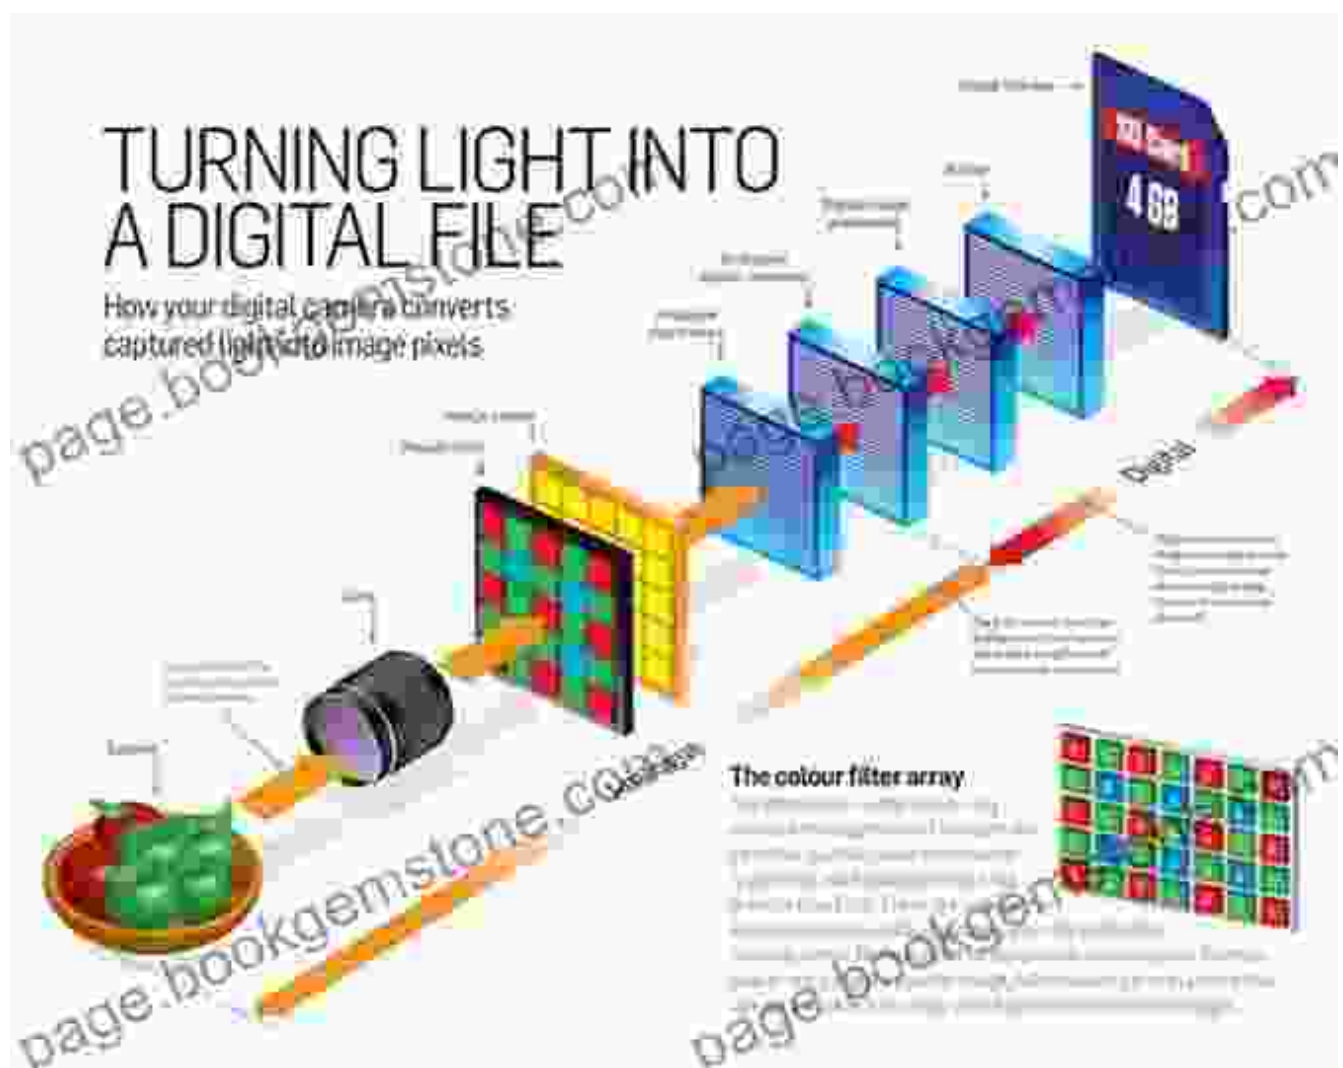

The building's diagrid structural system provides exceptional strength and flexibility, allowing it to withstand high winds and earthquakes. Moreover, Blueshift incorporates energy-efficient systems throughout, such as solar panels and rainwater harvesting, significantly reducing its environmental impact.

A Symbol of Innovation and Inspiration

Since its completion in 2018, Blueshift has become an architectural icon, inspiring awe and fascination among architects and the general public alike.