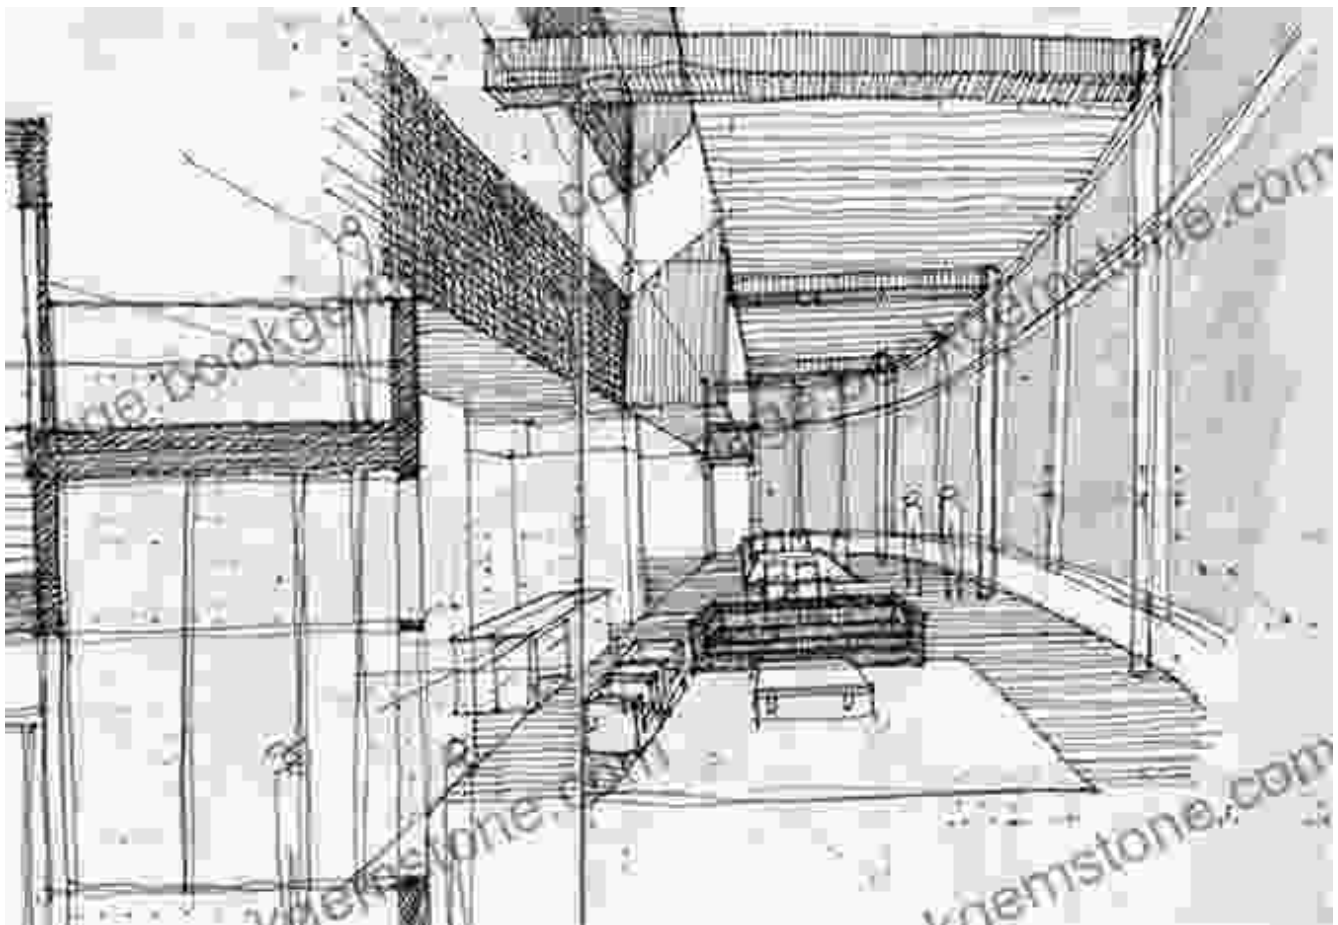

and Le Corbusier, he immersed himself in the study of design and construction.

Academic Excellence and Professional Breakthrough

Dalzelle pursued his architectural education at the prestigious Massachusetts Institute of Technology (MIT), where he honed his skills and expanded his knowledge. His exceptional talent and dedication earned him numerous awards and accolades, including the prestigious Henry Adams Medal.

Upon graduating from MIT, Dalzelle embarked on his professional career, joining the renowned architectural firm OMA (Office for Metropolitan Architecture). There, he worked alongside renowned architect Rem